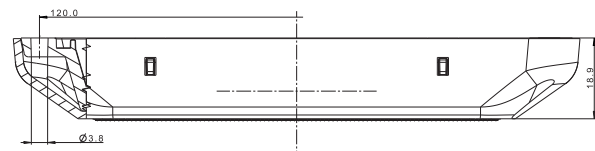

FT-337 LED

1-functional LED lamp

lamps **FUNCTIONS:**

• indicator

- rear direction indicator lamp, **category 2a**
- front direction indicator lamp, **category 1**

• Homologation **vertical / horizontal**

• 1m cable

Power consumption: 12V/24V = 0,125A/0,1A

Power consumption / Rated power:
12V/24V = 1,5W/2,5W

FT-337 LED

LED lamp 12V/24V, 1-functional, INDICATOR, 1 m cable.