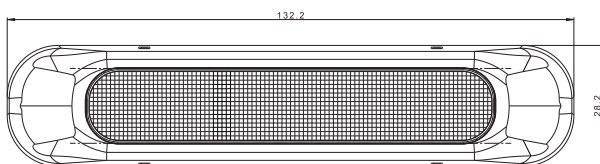

FT-337 LED

1-functional LED lamp

lamps **FUNCTIONS:**

• indicator

- rear direction indicator lamp, **category 2a**
- front direction indicator lamp, **category 1**

• Homologation **vertical / horizontal**

• 1m cable

Power consumption: 12V/24V = 0,125A/0,1A

Power consumption / Rated power:
12V/24V = 1,5W/2,5W

FT-337 LED

LED lamp 12V/24V, 1-functional, INDICATOR, 1 m cable.