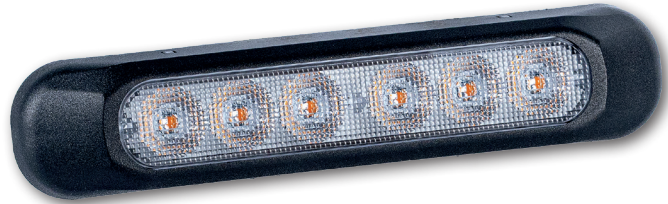

FT-337 LED

1-functional LED lamp

lamps **FUNCTIONS:**

• indicator

- rear direction indicator lamp, **category 2a**
- front direction indicator lamp, **category 1**

• Homologation **vertical / horizontal**

• 1m cable

Power consumption: 12V/24V = 0,125A/0,1A

Power consumption / Rated power:
12V/24V = 1,5W/2,5W

FT-337 LED

LED lamp 12V/24V, 1-functional, INDICATOR, 1 m cable.